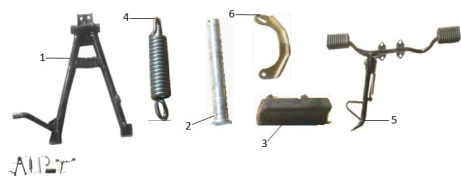

GRUPO POSAPIES DELANTERO

Rating: Not Rated Yet

Price:

Variant price modifier:

Base price with tax:

Price with discount:

Salesprice with discount:

Sales price: 1,00 $

Sales price without tax: 1,00 $

Discount:

Tax amount:

[Ask a question about this product](#)

Description

	Ref.	Título	Código
1		CABALLETE	172-003-001
2		EJE CABALLETE	172-020-002
3		GOMA TOPE CABALLETE	172-003-003
4		RESORTE CABALLETE	172-017-002
5		CONJUNTO PEDALIN	172-004-001
6		SOPORTE RESORTE CABALLETE	172-022-001