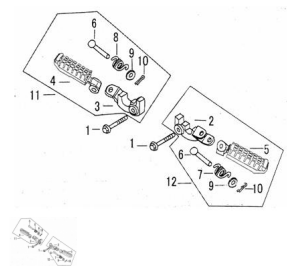

GRUPO PEDALIN

Rating: Not Rated Yet

Price:

Variant price modifier:

Base price with tax:

Price with discount:

Salesprice with discount:

Sales price:

Sales price without tax:

Discount:

Tax amount:

[Ask a question about this product](#)

Description

Ref.	Título	Código
1	TORNILLO M8 X 35	19-GB/T5782-4
2	SOPORTE PEDALIN CONDUCTOR IZQUIERDO	19-42421
3	SOPORTE PEDALIN CONDUCTOR DERECHO	19-42321
4	PEDALIN CONDUCTOR DERECHO	19-42381
5	PEDALIN CONDUCTOR IZQUIERDO	19-42481
6	PERNO 8 X 40	19-GB/T882-2
7	RESORTE PEDALIN CONDUCTOR IZQUIERDO	19-42422
8	RESORTE PEDALIN CONDUCTOR DERECHO	19-42322
9	ARANDELA 8	19-GB/T848
10	PERNO 3.2 X 14	19-GB/T919-3
11	CONJUNTO PEDALIN CONDUCTOR DERECHO	19-42310