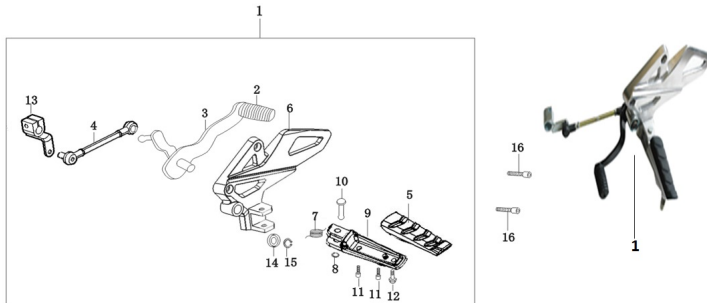

## GRUPO PEDALIN IZQUIERDO CONDUCTOR (RX 200 NAKED, RX 200 NAKED E, RX 200 R, RX 200 RE)

Rating: Not Rated Yet

**Price:**

Variant price modifier:

Base price with tax:

Price with discount:

Salesprice with discount:

Sales price:

Sales price without tax:

Discount:

Tax amount:

[Ask a question about this product](#)

Description	Ref.	Título	Código
	1		138-31165
	4	GUIA PALANCA DE CAMBIOS	138-19402