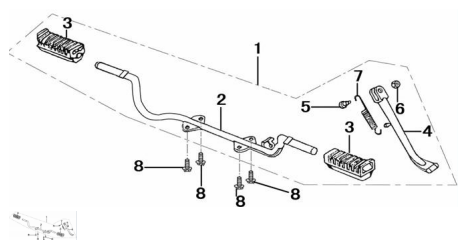

GRUPO PEDALIN

Rating: Not Rated Yet

Price:

Variant price modifier:

Base price with tax:

Price with discount:

Salesprice with discount:

Sales price:

Sales price without tax:

Discount:

Tax amount:

[Ask a question about this product](#)

Description

Ref.	Título	Código
1	CONJUNTO SOPORTE PEDALIN CONDUCTOR	10-42520
2	SOPORTE PEDALIN CONDUCTOR	10-2655042310
3	GOMA PEDALIN APOYA PIE	10-42542
4	SOSTEN LATERAL	10-42300
5	TORNILLO SOSTEN LATERAL	10-42342
6	TUERCA M10 X 1.25	10-GB6170-86-6
7	RESORTE SOSTEN LATERAL	10-42341
8	TORNILLO M8 X 20	10-GB5783-86-5