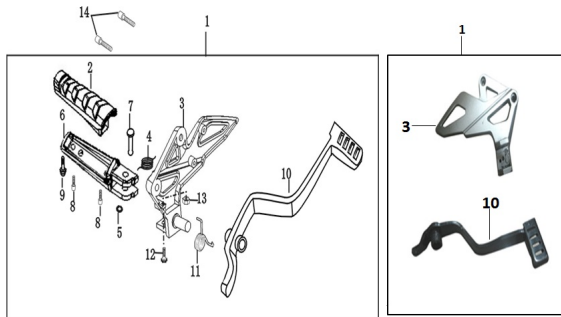

GRUPO PEDALIN DERECHO CONDUCTOR (RX 200 NAKED, RX 200 NAKED E, RX 200 R, RX 200 RE)

Rating: Not Rated Yet

Price:

Variant price modifier:

Base price with tax:

Price with discount:

Salesprice with discount:

Sales price:

Sales price without tax:

Discount:

Tax amount:

[Ask a question about this product](#)

Description	Ref.	Título	Código
	1		138-31166
	3	SOPORTE PEDALIN	138-31168