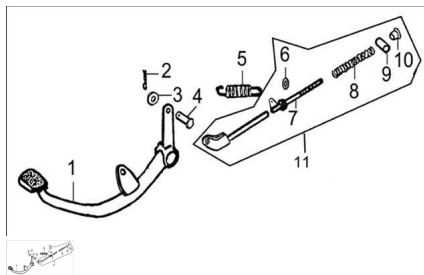

GRUPO PEDAL DE FRENO TRASERO

Rating: Not Rated Yet

Price:

Variant price modifier:

Base price with tax:

Price with discount:

Salesprice with discount:

Sales price:

Sales price without tax:

Discount:

Tax amount:

[Ask a question about this product](#)

Description

Ref.	Título	Código
1	CONJUNTO PEDAL DE FRENO TRASERO	9-65400
2	PERNO AGUJA 2X20	9-GB/T9-9
3	ARANDELA 6	9-GB/T9-10
4	PERNO FRENO TRASERO	9-65514
5	RESORTE RETORNO PEDAL DE FRENO TRASERO	9-65412
6	ARANDELA 6	9-GB/T9-11
7	VARILLA FRENO TRASERO	9-65521
8	RESORTE DE VARILLA DE FRENO TRASERO	9-65511
9	RETENEDOR VARILLA DE FRENO TRASERO	9-65512
10	TUERCA DE AJUSTE VARILLA FRENO TRAS.	9-65513
11	VARILLA FRENO TRASERO	9-65500