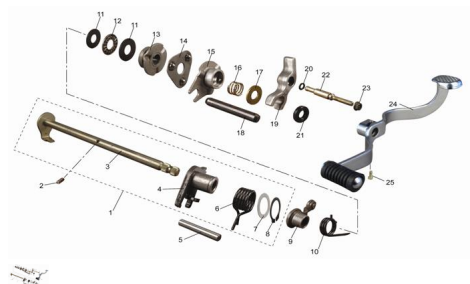

GRUPO PEDAL DE CAMBIOS

Rating: Not Rated Yet

Price:

Variant price modifier:

Base price with tax:

Price with discount:

Salesprice with discount:

Sales price:

Sales price without tax:

Discount:

Tax amount:

[Ask a question about this product](#)

Description

	Ref.	Título	Código
1		Shift shaft assy	111-ZA1-53000
2		Bush	111-ZA1-40000
3		Lever combination	111-ZA1-53100
4		Lever 4	111-ZA1-53200
5		Drive Sprocket	111-ZA1-50000
6		Torsion	111-ZA1-53070
7		Washers	111-ZA1-53040
8		Shaft Circlip	111-BYGK1140
9		Stopper lever assy	111-ZA1-56000
10		Compression	111-ZA1-50070
11		Washers	111-ZA1-40040
12		End Bearings	111-ZA1-40500
13		Under the guide sleeve combination	111-ZA1-40400
14		Holder?pawl	111-ZA1-40300
15		Combination of the guide tube	111-ZA1-40100