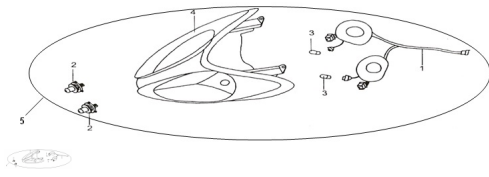

GRUPO OPTICA DELANTERA

Rating: Not Rated Yet

Price:

Variant price modifier:

Base price with tax:

Price with discount:

Salesprice with discount:

Sales price:

Sales price without tax:

Discount:

Tax amount:

[Ask a question about this product](#)

Description

	Ref.	Título	Código
1		CABLEADO OPTICA DELANTEA	22-105-010100
2		LAMPARA 12V 18W	22-GB15766.1-19
3		LAMPARA 12V 3W	22-GB/T15766.1-
4		OPTICA DELANTERA	22-105-010200
5		C. OPTICA DELANTERA ARMADA	22-900-6