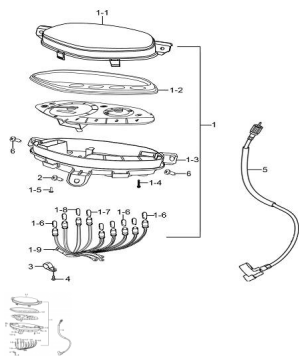

GRUPO OPTICA DELANTERA

Rating: Not Rated Yet

Price:

Variant price modifier:

Base price with tax:

Price with discount:

Salesprice with discount:

Sales price:

Sales price without tax:

Discount:

Tax amount:

[Ask a question about this product](#)

Description

Ref.	Título	Código
1-1	ACRILICO VELOCIMETRO	102-34112
1-2	VELOCIMETRO	102-34113
1-3	CASCO VELOCIMETRO	102-34111
1-4	TORNILLO	102-34383
1-5	TORNILLO	102-02112
1-6	FOCO	102-09471
1-7	FOCO	102-09471
1-8	FOCO	102-09471
1-9	CABLEADO VELOCIMETRO	102-36620
1	VELOCIMETRO COMPLETO	102-34100
2	TORNILLO	102-03541
3	AGARRADERA DE GOMA	102-09403
4	TORNILLO	102-02122
5	CABLE REENVIO	102-34910
6	TORNILLO	102-03541