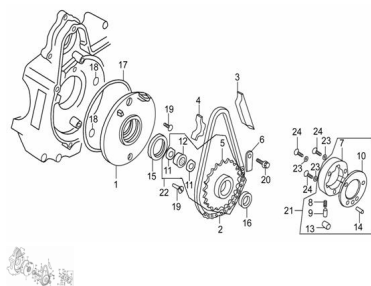

## GRUPO MOTOR DE ARRANQUE (ZB 110 D / SEXY 110)

Rating: Not Rated Yet

**Price:**

Variant price modifier:

Base price with tax:

Price with discount:

Salesprice with discount:

Sales price:

Sales price without tax:

Discount:

Tax amount:

[Ask a question about this product](#)

Description

Ref.	Título	Código
1	MOTOR DE ARRANQUE	10-34700/1P50FM
2	PIÑÓN DE ARRANQUE	10-34761/1P50FM
3	CABLEADO MOTOR DE ARRANQUE	10-34890/1P50FM
4	O-RING	10-34763/1P50FM
5	TORNILLO M6 X 50	10-GB/T5783-4
6	COLLAR 12	10-GB/T894.1
7	ARANDELA ø 4	10-GB/T97.1
8	TORNILLO M4 X 6	10-GB/T818