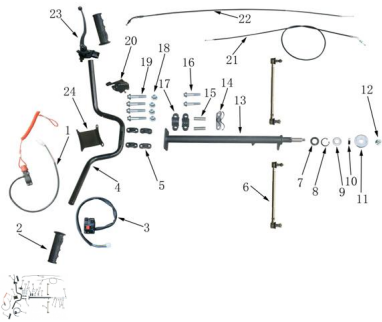

GRUPO MANUBRIO

Rating: Not Rated Yet

Price:

Variant price modifier:

Base price with tax:

Price with discount:

Salesprice with discount:

Sales price:

Sales price without tax:

Discount:

Tax amount:

[Ask a question about this product](#)

Description	Ref.	Título	Código
	1	APAGADO DE EMER GENCIA	164-0047
	2	PUÑO	164-0048
	3		164-0049
	4		164-0050
	5		164-0051
	6	EXTREMO DE	164-0052