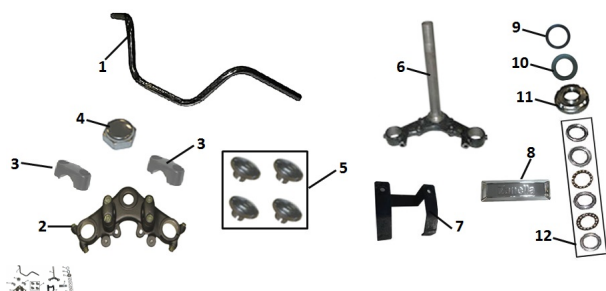

GRUPO MANUBRIO

Rating: Not Rated Yet

Price:

Variant price modifier:

Base price with tax:

Price with discount:

Salesprice with discount:

Sales price:

Sales price without tax:

Discount:

Tax amount:

[Ask a question about this product](#)

Description	Ref.	Título	Código
	1		190-32002
	2	CABEZAL	190-31018
	3		190-31020
	4	TUERCA CAÑO VELA	190-31024
	5	TAPA DEC ORATIVA	190-38019
	6	CRUZETA CON CAÑO VELA	190-31013