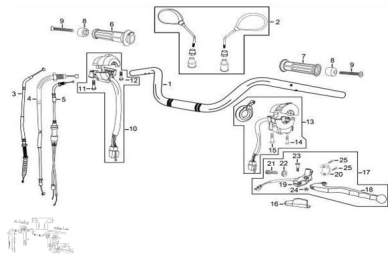

GRUPO MANUBRIO

Rating: Not Rated Yet

Price:

Variant price modifier:

Base price with tax:

Price with discount:

Salesprice with discount:

Sales price:

Sales price without tax:

Discount:

Tax amount:

[Ask a question about this product](#)

Description	Ref.	Título	Código
	1		
	2	KIT ESPEJOS	
	3	CABLE DE	
	4	CABLE CEBADOR	
	5	CABLE AC	
	6	COMANDO