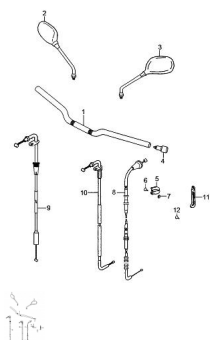

GRUPO MANUBRIO

Rating: Not Rated Yet

Price:

Variant price modifier:

Base price with tax:

Price with discount:

Salesprice with discount:

Sales price:

Sales price without tax:

Discount:

Tax amount:

[Ask a question about this product](#)

Description	Ref.	Título	Código
	1		103-56111
	2	ESPEJO DERECHO	103-56500
	3	ESPEJO	103-56600
	4		103-56270
	5	GUIA CABLE	103-58285
	6	TORNILLO	103-2112
	7	TUERCA	103-8310
	8	CABLE EM	103-58200