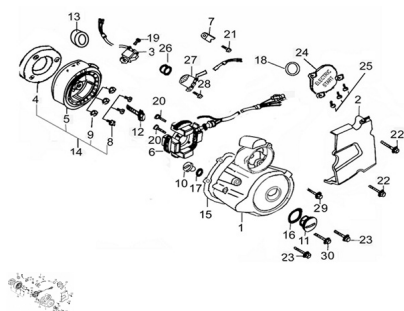

GRUPO MAGNETO

Rating: Not Rated Yet

Price:

Variant price modifier:

Base price with tax:

Price with discount:

Salesprice with discount:

Sales price:

Sales price without tax:

Discount:

Tax amount:

[Ask a question about this product](#)

Description	Ref.	Título	Código
	1	TAPA CARTER LADO VOLANTE	7-11411
	1	TAPA CARTER LADO VOLANTE GRIS OSCURO	17-11411
	2	TAPA PIÑON	7-11451
	2	TAPA PIÑON GRIS OSCURO	17-11451
	3	CABLE INDUCTOR	7-31280
	4		7-28110