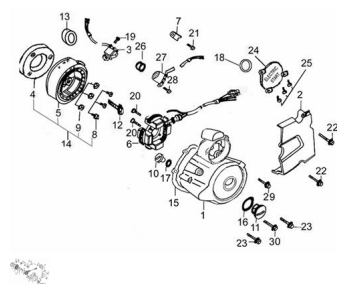

GRUPO MAGNETO

Rating: Not Rated Yet

Price:

Variant price modifier:

Base price with tax:

Price with discount:

Salesprice with discount:

Sales price:

Sales price without tax:

Discount:

Tax amount:

[Ask a question about this product](#)

Description	Ref.	Título	Código
	1	TAPA CARTER LADO VOLANTE	7-11411
	1	TAPA CARTER LADO VOLANTE GRIS OSCURO	17-11411
	2	TAPA PIÑON	7-11451
	2	TAPA PIÑON GRIS OSCURO	17-11451
	3	CABLE INDUCTOR	7-31280
	4		7-28110
	5	ROTOR	7-31110