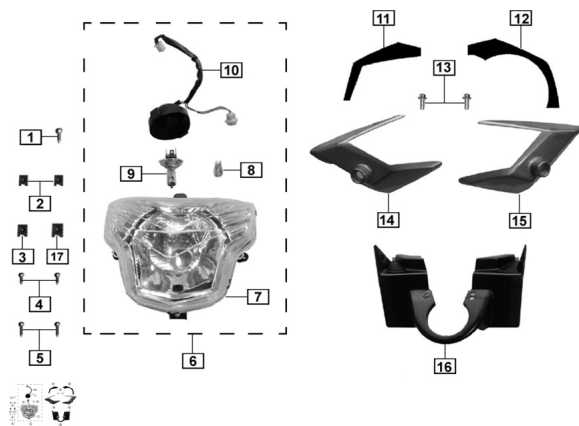

GRUPO LUZ DELANTERA

Rating: Not Rated Yet

Price:

Variant price modifier:

Base price with tax:

Price with discount:

Salesprice with discount:

Sales price:

Sales price without tax:

Discount:

Tax amount:

[Ask a question about this product](#)

Description	Ref.	Título	Código
	1	TORNILLO M6x16	195-B0081
	2	SEGURO ST4.2x17	195-91205
	3	SEGURO	195-91207
	4	TORNILLO ST4.2x13	195-9A133
	5	TORNILLO ST4.2x13	195-9A133
	6	LUZ DELA NTERA	195-86100
	7	OPTICA D ELANTERA	195-8610Z