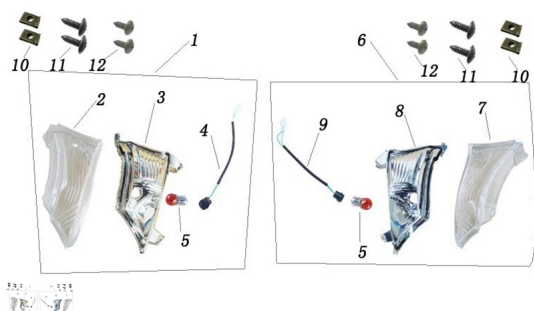

GRUPO LUZ DE GIRO DELANTERA

Rating: Not Rated Yet

Price:

Variant price modifier:

Base price with tax:

Price with discount:

Salesprice with discount:

Sales price:

Sales price without tax:

Discount:

Tax amount:

[Ask a question about this product](#)

Description

	Ref.	Título		Código
1		CONJ. LUZ DE GIRO DELANTERA DERECHA	202-81835	
2		COBERTOR LUZ DE GIRO DELANTERA DERECHA	202-81840	
6		CONJ. LUZ DE GIRO DELANTERA IZQUIERDA	202-81860	