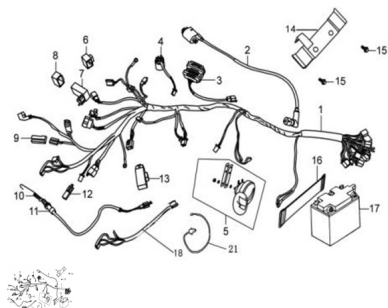

GRUPO INSTALACION ELECTRICA

Rating: Not Rated Yet

Price:

Variant price modifier:

Base price with tax:

Price with discount:

Salesprice with discount:

Sales price:

Sales price without tax:

Discount:

Tax amount:

[Ask a question about this product](#)

Description	Ref.	Título	Código
	1		7-32100
	2	BOBINA DE IGNICION	7-34500
	3		7-31600
	4	RELAY DE	7-34600
	5	BOCINA	7-38100
	6		7-38210
	7	CDI	7-34400