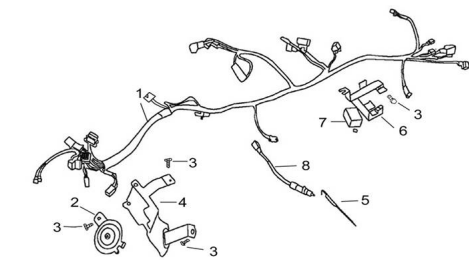

GRUPO INSTALACION ELECTRICA

Rating: Not Rated Yet

Price:

Variant price modifier:

Base price with tax:

Price with discount:

Salesprice with discount:

Sales price:

Sales price without tax:

Discount:

Tax amount:

[Ask a question about this product](#)

Description

ESTRUCTURA : GRUPO INSTALACION ELECTRICA

	Ref.	Título	Código
1		INSTALACION ELECTRICA	3-32100
2		BOCINA	3-38100
3		TORNILLO M6 X 12	3-GB/T16674-10
4		JUNTA DEL COVERTOR FRONTAL	3-41341
5		RESORTE FRENO TRASERO	3-35913
6		PORTA DESTELLADOR	3-31941
7		DESTELLADOR	3-38210
8		BULBO STOP FRENO TRASERO	3-35350