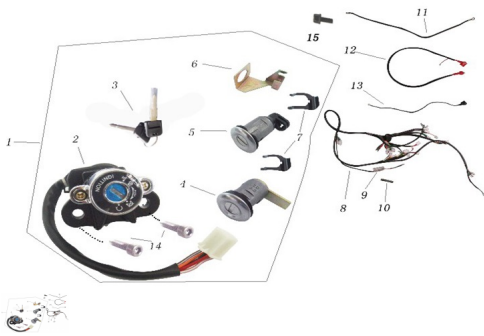

## GRUPO INSTALACIÓN ELÉCTRICA / KIT CERRADURAS

Rating: Not Rated Yet

**Price:**

Variant price modifier:

Base price with tax:

Price with discount:

Salesprice with discount:

Sales price:

Sales price without tax:

Discount:

Tax amount:

[Ask a question about this product](#)

Description

	Ref.	Título	Código
1		KIT DE CERRADURAS	202-80150
8		INSTALACIÓN ELÉCTRICA	202-80185