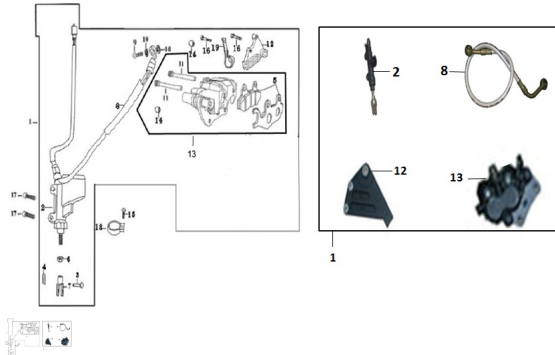

GRUPO FRENO TRASERO (RX 200 NAKED, RX 200 NAKED E, RX 200 R, RX 200 RE)

Rating: Not Rated Yet

Price:

Variant price modifier:

Base price with tax:

Price with discount:

Salesprice with discount:

Sales price:

Sales price without tax:

Discount:

Tax amount:

[Ask a question about this product](#)

Description	Ref.	Título	Código
	1		138-29192
	2	CILINDRO BOMBA DE FRENO	138-29198
	5	PASTILLA FRENO TRASERA	138-29202
	8		138-29204
	13	CALIPER ARMADO	138-29201
	19	BULBO DE FRENO	138-80015