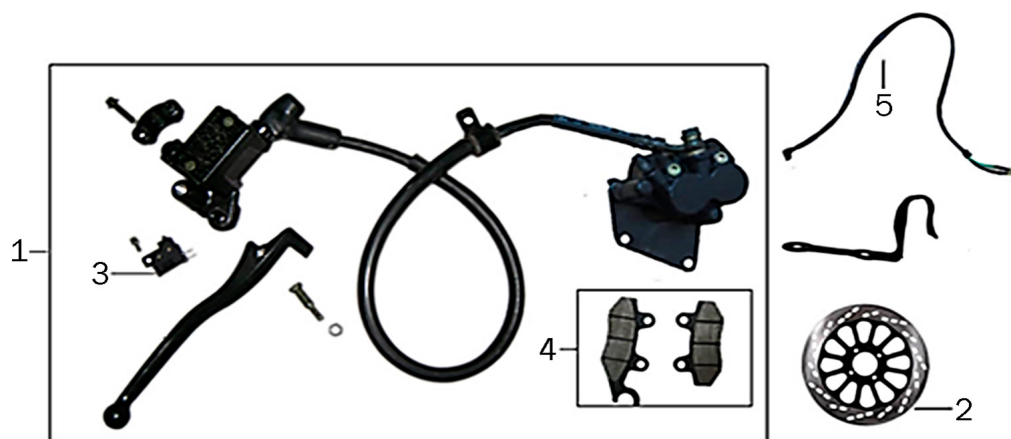

## GRUPO FRENO DELANTERO

Rating: Not Rated Yet

**Price:**

Variant price modifier:

Base price with tax:

Price with discount:

Salesprice with discount:

Sales price:

Sales price without tax:

Discount:

Tax amount:

[Ask a question about this product](#)

Description	POS.	CODIGO	DESCRIPCION	DESCRIPTION	CANT
	1	231-900-17	CONJUNTO FRENO DELANTERO	Front Hydraulic Brake Assy	1
	2	231-56331	DISCO FRENO DELANTERO	Front Brake Disc	1
	3	231-35330	BULBO DE FRENO DELANTERO	Front Brake Switch	1
	4	231-80085	PASTILLA DE FRENO DELANTERA	Front Brake Pad	1
	5	231-80010	CABLE DE BULBO FRENO DELANTERO	Front Brake Switch Cable	1