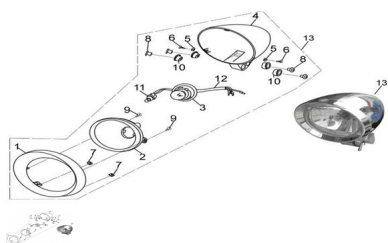

GRUPO FAROL DELANTERO

Rating: Not Rated Yet

Price:

Variant price modifier:

Base price with tax:

Price with discount:

Salesprice with discount:

Sales price:

Sales price without tax:

Discount:

Tax amount:

[Ask a question about this product](#)

Description	Ref.	Título	Código
	1	VISERA OPTICA D ELANTERA	75-33190
	2	OPTICA FAROL DE LANTERO	75-33120
	3	LAMPARA 12V 35W	
	4	PORTA OPTICA D ELANTERA	75-33111
	5		
	6	TORNILLO M4X16	
	7	TUERCA M4	75-93231
	8	BUJE	75-33915