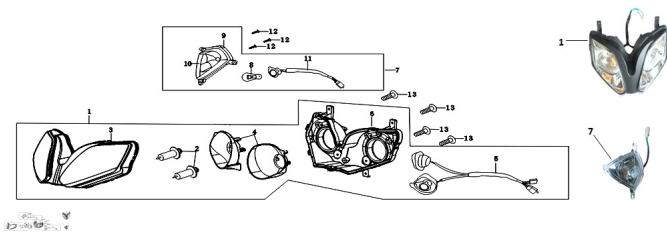

GRUPO FAROL DELANTERO (RX 200 R, RX 200 RE)

Rating: Not Rated Yet

Price:

Variant price modifier:

Base price with tax:

Price with discount:

Salesprice with discount:

Sales price:

Sales price without tax:

Discount:

Tax amount:

[Ask a question about this product](#)

Description	Ref.	Título	Código
	1	OPTICA D ELANTERA	177-28035
	2	LED LUZ D ELANTERA	177-80000
	7	LUZ DE ES	177-28114
	8	LED LUZ D ELANTERA	177-80001