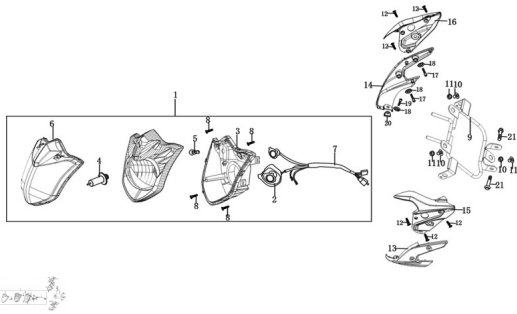

GRUPO FAROL DELANTERO (RX 200 NAKED, RX 200 NAKED E)

Rating: Not Rated Yet

Price:

Variant price modifier:

Base price with tax:

Price with discount:

Salesprice with discount:

Sales price:

Sales price without tax:

Discount:

Tax amount:

[Ask a question about this product](#)

Description	Ref.	Título	Código
	1	FAROL DE LANTERO	138-28035
	4	LED ALTA/BAJA	
	5	LED POSICION	
	9	SOPORTE FAROL DE LANTERO	138-28046
	10	BUJE DE GOMA	138-38082
	11	TOPE DE GOMA	138-38089
	13		

Ref.	Título	Código
13		
13		
13		
13		
14		138-28054
14		
14		
14		
14		
15		138-28056
16		138-28057