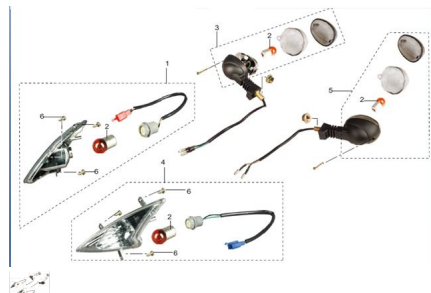

GRUPO FAROL DE GIROS DELANTEROS

Rating: Not Rated Yet

Price:

Variant price modifier:

Base price with tax:

Price with discount:

Salesprice with discount:

Sales price:

Sales price without tax:

Discount:

Tax amount:

[Ask a question about this product](#)

Description

	Ref.	Título	Código
1		luz de giro delantera derecha	WA5-621000-0
2		lampara luz de giro 12V10W	BGB15766.1-12VRY10W
3		lampara de luz de giro derecha trasera	WA5-642000-0
4		luz de giro delantera izquierda	WA5-622000-0
5		"" Consultar ""	WA5-641000-0
6		tornillo	BGB/T845-ST4.8x16-W2