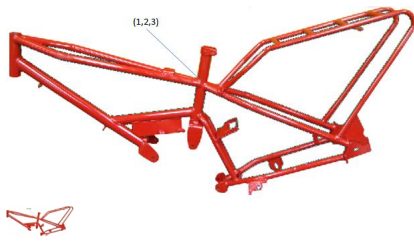

## GRUPO ESTRUCTURA

Rating: Not Rated Yet

**Price:**

Variant price modifier:

Base price with tax:

Price with discount:

Salesprice with discount:

Sales price:

Sales price without tax:

Discount:

Tax amount:

[Ask a question about this product](#)

Description	Ref.	Título	Código
	1	C. CUADRO Z-BIKE ROJO BER MELLON	
	2	C. CUADRO Z-BIKE NEGRO	
	3	C. CUADRO Z-BIKE AZUL	
	4	GRUPO ES	360100000