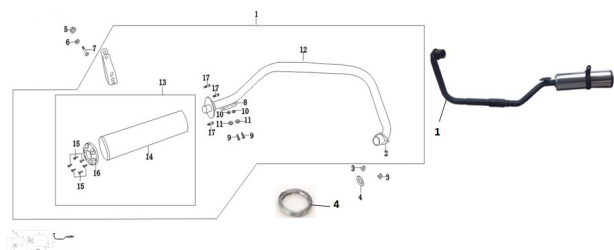

GRUPO ESCAPE (RX 200 NAKED, RX 200 NAKED E, RX 200 R, RX 200 RE)

Rating: Not Rated Yet

Price:

Variant price modifier:

Base price with tax:

Price with discount:

Salesprice with discount:

Sales price:

Sales price without tax:

Discount:

Tax amount:

[Ask a question about this product](#)

Description	Ref.	Título	Código
	1	CAÑO DE ESCAPE	138-18056
	4	JUNTA DE ESCAPE	138-18065
	12	ESCAPE EXTREMO INFERIOR	138-18116
	13		138-18117
	18		138-80070