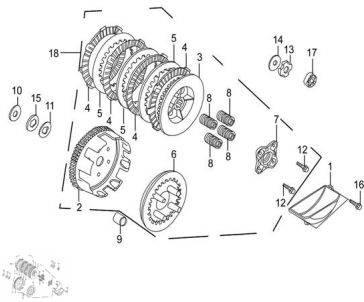

GRUPO EMBRAGUE

Rating: Not Rated Yet

Price:

Variant price modifier:

Base price with tax:

Price with discount:

Salesprice with discount:

Sales price:

Sales price without tax:

Discount:

Tax amount:

[Ask a question about this product](#)

Description	Ref.	Título	Código
	1	TAPA SEP ARADORA DE ACEITE	250302210
	2	CAMPANA	250302215
	3	DISCO DE	250302220
	4	DISCO DE	250302225
	5		250302230