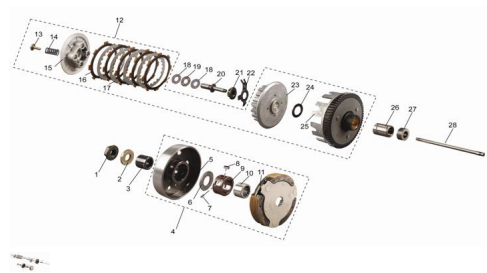

GRUPO EMBRAGUE

Rating: Not Rated Yet

Price:

Variant price modifier:

Base price with tax:

Price with discount:

Salesprice with discount:

Sales price:

Sales price without tax:

Discount:

Tax amount:

[Ask a question about this product](#)

Description

	Ref.	Título	Código
1		Nut	111-ZA1-40085
2		Washers	111-ZA1-40040
3		Bush	111-ZA1-40000
4		Main clutch	111-ZA1-41000
5		Clutch	111-ZA1-41100
6		Washers	111-ZA1-41085
7		Compression	111-ZA1-41070
8		Main clutch	111-ZA1-41000
9		Cage	111-ZA1-41080
10		Main clutch	111-ZA1-41000
11		Clutch?carrier assy	111-ZA1-41200
12		Více Clutch	111-ZA1-42000
13		Bolt	111-ZA1-42400
14		Compression	111-ZA1-42070