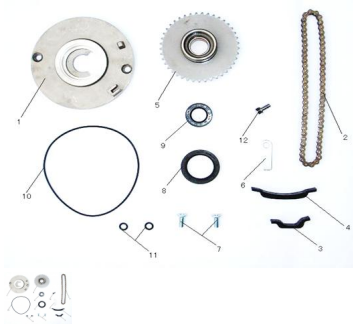

GRUPO EMBRAGUE DE ARRANQUE

Rating: Not Rated Yet

Price:

Variant price modifier:

Base price with tax:

Price with discount:

Salesprice with discount:

Sales price:

Sales price without tax:

Discount:

Tax amount:

[Ask a question about this product](#)

Description	Ref.	Título	Código
	1	TAPA CENTRAL	
	2	CADENA DE	
	3	GUIA IMPULSOR CADENA	
	4	TENSOR CADENA DE