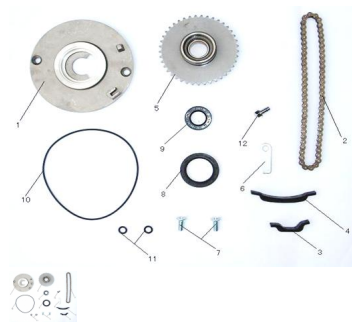

## GRUPO EMBRAGUE DE ARRANQUE

Rating: Not Rated Yet

**Price:**

Variant price modifier:

Base price with tax:

Price with discount:

Salesprice with discount:

Sales price:

Sales price without tax:

Discount:

Tax amount:

[Ask a question about this product](#)

Description	Ref.	Título	Código
	1	TAPA CENTRAL	
	2	CADENA DE	
	3	GUIA IMPULSOR CADENA	
	4	TENSOR CADENA DE	

Ref.	Título	Código	
	5		
	6		
	7	TORNILLO M5X12	
	8	RETEN	
	9	RETEN	
	10	O-RING	98-GB3452
	11	O-RING	98-GB3452
	12	TORNILLO M6X12	