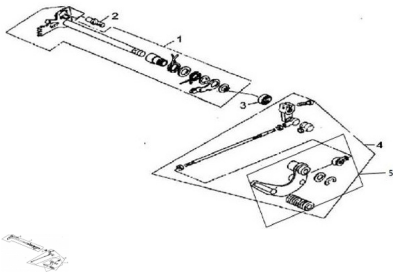

GRUPO EJE PEDAL DE CAMBIOS

Rating: Not Rated Yet

Price:

Variant price modifier:

Base price with tax:

Price with discount:

Salesprice with discount:

Sales price:

Sales price without tax:

Discount:

Tax amount:

[Ask a question about this product](#)

Description	Ref.	Título	Código
	1	KIT EJE	75-24100
	2	TORNILLO FIJADOR	75-24131
	3	RETEN 12X22X5	75-24190
	4	KIT PEDAL DE CAMBIOS	75-24700
	5	MEDIA LUNA PEDAL DE CAMBIOS	75-80055