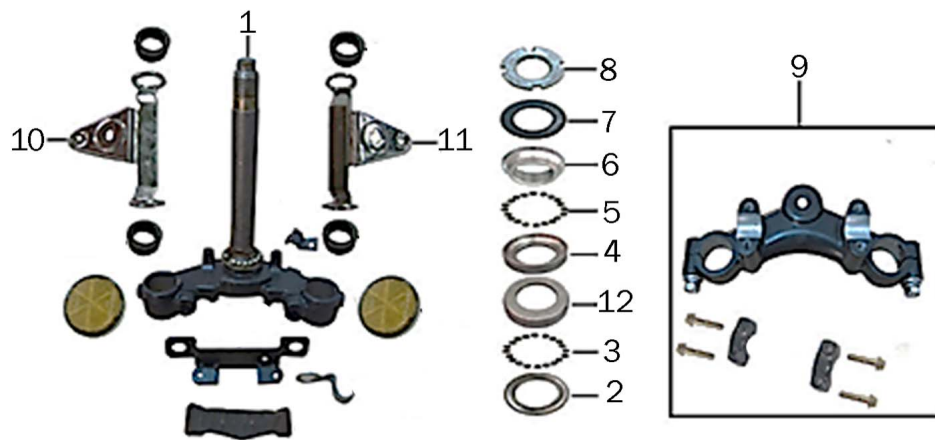

GRUPO DIRECCION

Rating: Not Rated Yet

Price:

Variant price modifier:

Base price with tax:

Price with discount:

Salesprice with discount:

Sales price:

Sales price without tax:

Discount:

Tax amount:

[Ask a question about this product](#)

Description	POS.	CODIGO	DESCRIPCION	DESCRIPTION	CANT
	1	231-51210	CRUCETA CON CAÑO VELA	Body Set,Steering Stem	1
	2	231-51222	CUBETA INF CAÑO VELA	Bottom Bearing Bottom Ball Race	1
	3	231-51716	CRAPODINA	Steering Stem Bearing Ball	1
	4	231-51712	CUBETA SUPERIOR TUBO GIRO	Top Bearing Bottom Ball Race	1
	5	231-51716	CRAPODINA	Steering Stem Bearing Ball	1
	6	231-51711	CUBETA SUPERIOR CAÑO VELA	Top Bearing Top Ball Race	1
	7	231-51322	ARANDELA CAÑO VELA	Dust Cap,Steering Stem	1
	8	231-51223	TUERCA CAÑO VELA	Adjust Nut,Steering Stem	1
	9	231-51311	CABEZAL	Plate, Connecting Upper	1
	10	231-51441	SOPORTE IZQ FAROL DELANTERO	Headlight Bracket,LH	1
	11	231-51431	SOPORTE DER FAROL DELANTERO	Headlight Bracket,RH	1
	12	231-51235	CUBETA INFERIOR TUBO GIRO	Bottom Bearing Top Ball Race	1