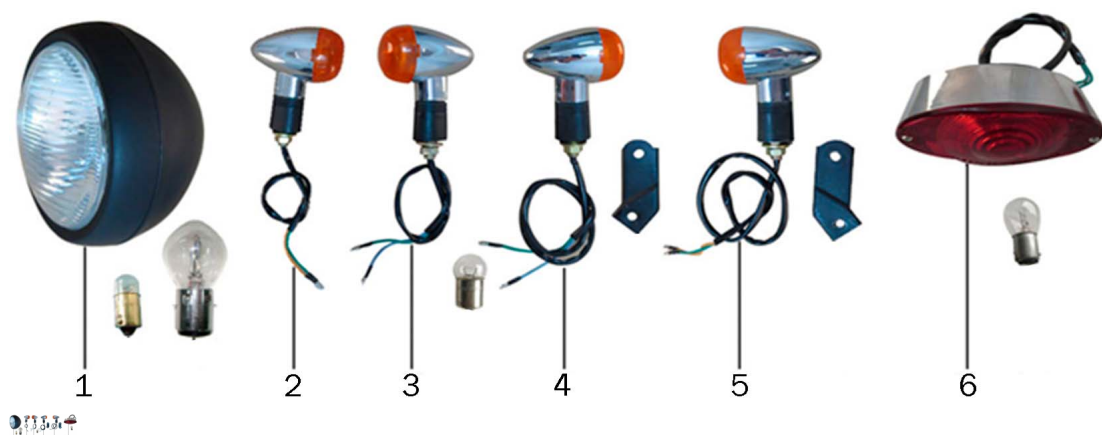

GRUPO DE FAROLES

Rating: Not Rated Yet

Price:

Variant price modifier:

Base price with tax:

Price with discount:

Salesprice with discount:

Sales price:

Sales price without tax:

Discount:

Tax amount:

[Ask a question about this product](#)

Description	POS.	CODIGO	DESCRIPCION	DESCRIPTION	CANT
	1	231-33100	FAROL DELANTERO	Headlight Assy	1
	2	231-33510	GIRO DELANTERO IZQUIERDO	Winker, Front, LH	1
	3	231-33520	GIRO DELANTERO DERECHO	Winker, Front, RH	1
	4	231-33610	GIRO TRASERO IZQUIERDO	Signal Assy.,Left Rear Turn	1
	5	231-33620	GIRO TRASERO DERECHO	Signal Assy.,Right Rear Turn	1
	6	231-33700	FAROL TRASERO	Light Unit,Tail	1