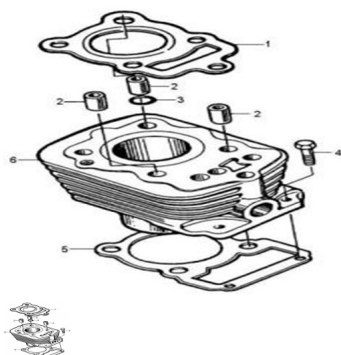

GRUPO CUERPO DEL CILINDRO

Rating: Not Rated Yet

Price:

Variant price modifier:

Base price with tax:

Price with discount:

Salesprice with discount:

Sales price:

Sales price without tax:

Discount:

Tax amount:

[Ask a question about this product](#)

Description	Ref.	Título	Código
	1	JUNTA DE LA CABEZA DE CILINDRO	176-12015
	2	PERNO D=10 L=14	176-38060
	3	RETEN	
	4	TORNILLO M6 L=22	
	5	JUNTA DEL CILINDRO	176-12005
	6	CILINDRO	176-12002