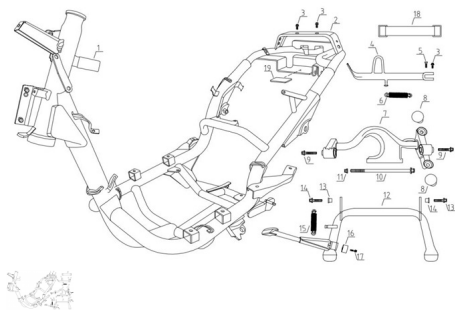

GRUPO CUADRO

Rating: Not Rated Yet

Price:

Variant price modifier:

Base price with tax:

Price with discount:

Salesprice with discount:

Sales price:

Sales price without tax:

Discount:

Tax amount:

[Ask a question about this product](#)

Description

	Ref.	Título		Código
1		CUADRO		137-800115
2		MONTAJE TANQUE DE COMBUSTIBLE		137-800120
4		SOSTEN LATERAL		137-10127-6
6		RESORTE SOSTEN LATERAL		137-10127-96
7		SOPORTE MOTOR		137-10127-7
12		CABALLETE		137-10127-8
13		BUJE CABALLETE		137-800125
16		TOPE DE GOMA		137-800130
18		BANDA SUJECION DE BATERIA		137-10527-2