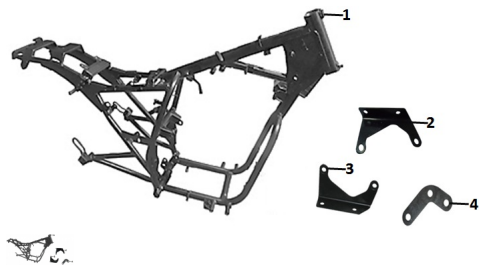

GRUPO CUADRO

Rating: Not Rated Yet

Price:

Variant price modifier:

Base price with tax:

Price with discount:

Salesprice with discount:

Sales price:

Sales price without tax:

Discount:

Tax amount:

[Ask a question about this product](#)

Description	Ref.	Título	Código
	1		190-30012
	2	SOPORTE FRONTAL MOTOR	190-30040
	3	SOPORTE DERECHO FRONTAL MOTOR	190-30020
	4	SOPORTE	190-30030