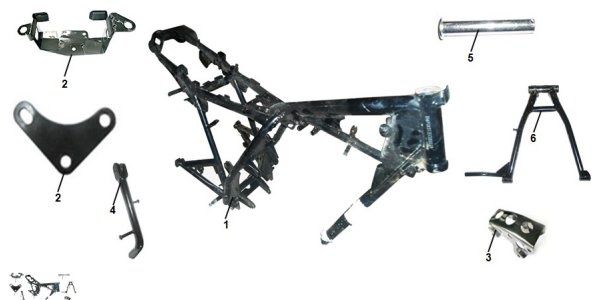

GRUPO CUADRO

Rating: Not Rated Yet

Price:

Variant price modifier:

Base price with tax:

Price with discount:

Salesprice with discount:

Sales price:

Sales price without tax:

Discount:

Tax amount:

[Ask a question about this product](#)

Description	Ref.	Título	Código
	1		197-30012
	2	SOPORTE SUPERIOR MOTOR	197-30004
	3	SOPORTE FRONTAL MOTOR	197-30002
	4	SOSTEN LATERAL	197-31188
	5	EJE CABA LLETE	197-38092
	6		197-31197
	7	SOPORTE BATERIA	197-27114