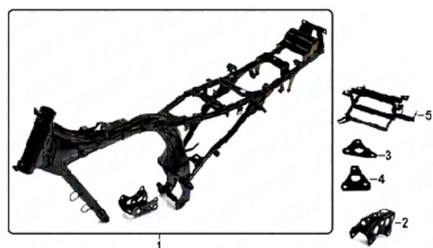

GRUPO CUADRO

Rating: Not Rated Yet

Price:

Variant price modifier:

Base price with tax:

Price with discount:

Salesprice with discount:

Sales price:

Sales price without tax:

Discount:

Tax amount:

[Ask a question about this product](#)

Description	Ref.	Título	Código
	1	CUADRO CG	
	1.1	CUADRO	159-30001
	2	SOPORTE MOTOR	
	3	PLACA DE	
	4	PLACA DE	
	5	SOPORTE BATERIA	