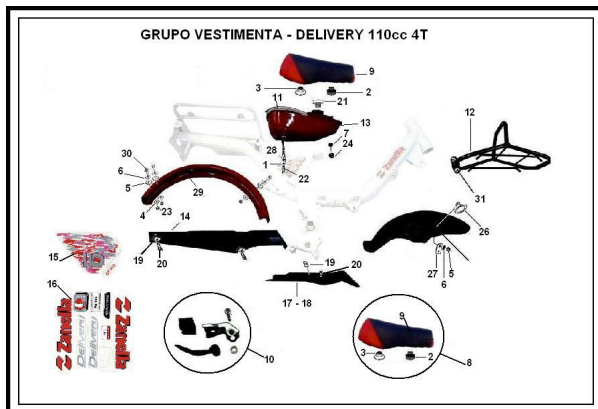

GRUPO CONJUNTO VESTIMENTA

Rating: Not Rated Yet

Price:

Variant price modifier:

Base price with tax:

Price with discount:

Salesprice with discount:

Sales price:

Sales price without tax:

Discount:

Tax amount:

[Ask a question about this product](#)

Description	Ref.	Título	Código
	1	ANILLO ELÁSTICO	
	2	Apoyo goma delantero	
	3	Apoyo trasero y sujecion asiento	
	4