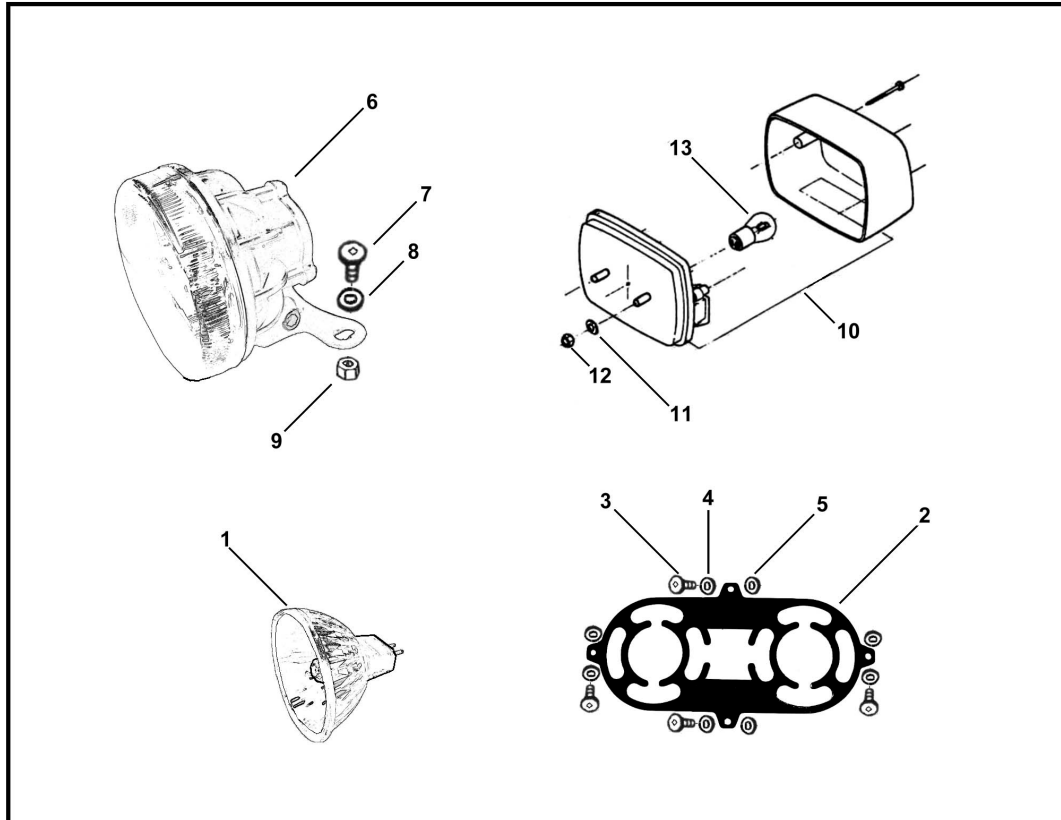

GRUPO CONJUNTO FAROL DELANTERO

Rating: Not Rated Yet

Price:

Variant price modifier:

Base price with tax:

Price with discount:

Salesprice with discount:

Sales price:

Sales price without tax:

Discount:

Tax amount:

[Ask a question about this product](#)

Description	Ref.	Título	Código
	1	FAROL DE LANTERO DICROICA 12V 35W	
	2	CHAPA DE SUJECION FAROLES	
	3	TORNILLO ALLEN M3 X 16 CINCADO DORADO	R301603D
	4		R100103D
	5		R200103D
	6	FAROL DE LANTERO IODO 12V 20W	
	7	TORNILLO ALLEM CABEZA FRESADA M6 X 15	
	8		R100306D
	9	TUERCA H	
	10	FAROL TRASERO 12V 5/10W	
	11		R100306D
	12	TUERCA H	
	13	Lámpara biluz 12V 5/10W