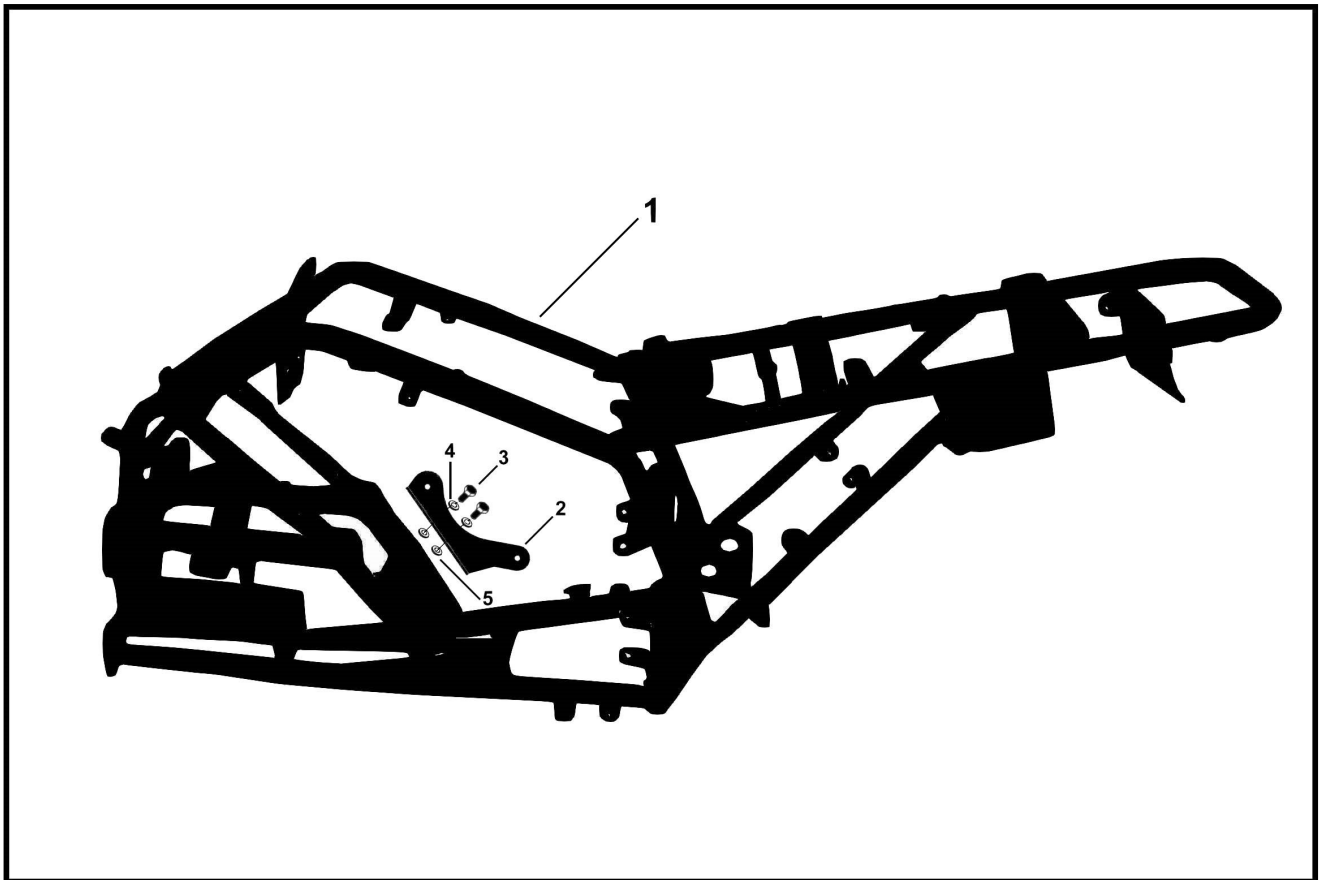

GRUPO CONJUNTO CHASIS

Rating: Not Rated Yet

Price:

Variant price modifier:

Base price with tax:

Price with discount:

Salesprice with discount:

Sales price:

Sales price without tax:

Discount:

Tax amount:

[Ask a question about this product](#)

ESTRUCTURA : GRUPO CONJUNTO CHASIS

Description	Ref.	Título	Código
	1	C. CHASIS	
	2	C. SOPORTE INFERIOR MOTOR NEGRO FN	
	3	TORNILLO CAB. HEX AGONAL M8X30 CINCADO DORADO	R513008D
	4		R100408D
	5	TUERCA H