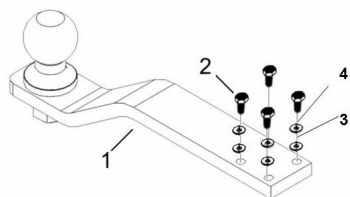

GRUPO CONJUNTO BOCHA TRASERA

Rating: Not Rated Yet

Price:

Variant price modifier:

Base price with tax:

Price with discount:

Salesprice with discount:

Sales price:

Sales price without tax:

Discount:

Tax amount:

[Ask a question about this product](#)

Description	Ref.	Título	Código
	1	C. BOCHA TRASERA	
	2	TORNILLO CAB. HEX AGONAL M8X30 CINCADO DORADO	R513008D
	3		R100408D
	4		R200408D