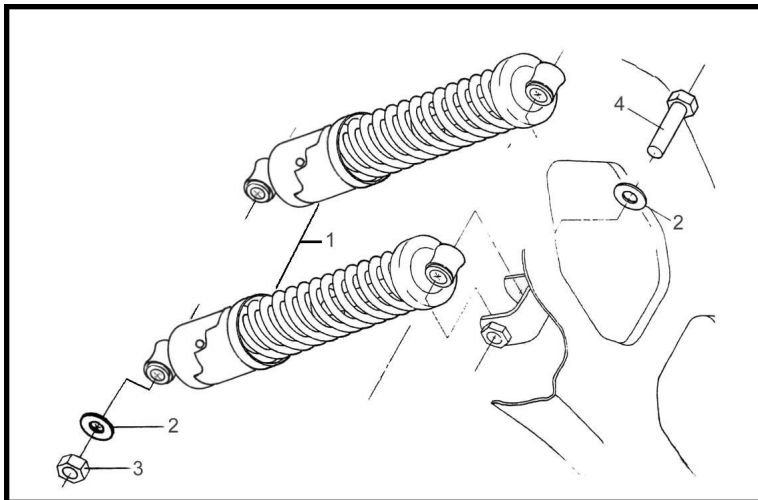

GRUPO CONJUNTO AMORTIGUADOR

Rating: Not Rated Yet

Price:

Variant price modifier:

Base price with tax:

Price with discount:

Salesprice with discount:

Sales price:

Sales price without tax:

Discount:

Tax amount:

[Ask a question about this product](#)

Description

	Ref.	Título	Código
1		Amortiguador Hidráulico 4T	R250203000
2		ARANDELA PLANA Ø 10	R100410
3		TUERCA HEXAGONAL M10	R600810
4		TORNILLO CABEZA HEXAGONAL M10 X 35	R513510