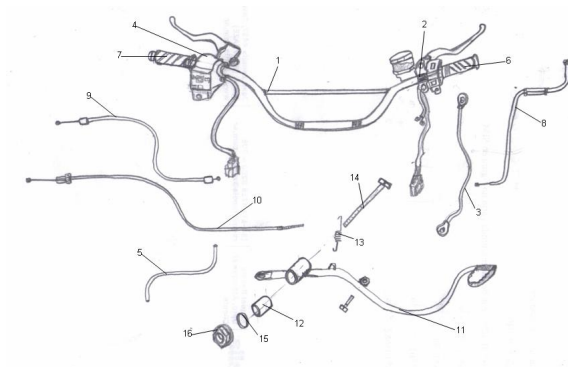

GRUPO COMANDOS

Rating: Not Rated Yet

Price:

Variant price modifier:

Base price with tax:

Price with discount:

Salesprice with discount:

Sales price:

Sales price without tax:

Discount:

Tax amount:

[Ask a question about this product](#)

Description

Ref.	Título	Código
1	C. MANUBRIO Z-CAP PINTADO NEGRO	R350600100N0
2	C. COMANDO ACC. FRENO DELANTERO	R350601000
3	FLEXIBLE COND LÍQ. FRENO DELAN	R350601300
4	C.COMANDO ACC EMBRAGUE	R350602000
5	TUBO CONDUCCION LIQUIDO FRENO	R350602110
6	MANOPLA ACELERADOR	R350603100
7	MANOPLA LADO EMBRAGUE	R350603200
8	CABLE ACELERADOR	R350605000
9	CABLE CEBADOR	R350606000
10	CABLE DE EMBRAGUE	R350609000
11	C.PEDAL DE FRENO TRASERO	R350604000N0
12	BUJE DE BRONCE AUTOLUBRICANTE	R350604020
13	RESORTE PEDAL DE FRENO	R350604300
14	TORNILLO HEX. M10 X 1,25 X155 mm	R350604010
15	Arandela plana ø8	100408
16	Tuerca hexagonal M10	230326010