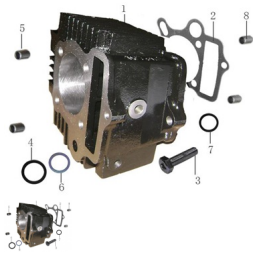

## GRUPO CILINDRO

Rating: Not Rated Yet

**Price:**

Variant price modifier:

Base price with tax:

Price with discount:

Salesprice with discount:

Sales price:

### Description

	Ref.	Título	Código
1		CILINDRO	40-15A1012112
2		JUNTA BASE CILINDRO	40-15A1012121
3		TORNILLO M6 X 23	40-GB/T 29.2
4		ARANDELA	40-15A1012135
5		PERNO GUIA 8 X 14	40-15A1012218
6		ORING 14.5 X 2.5 N°1	40-15A1012133
7		ORING 11.6 X 3.1 N°2	40-15A1012134
8		PERNO DE GUIA 8 X 12	40-15A1011318