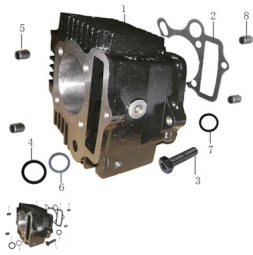

## GRUPO CILINDRO

Rating: Not Rated Yet

**Price:**

Variant price modifier:

Base price with tax:

Price with discount:

Salesprice with discount:

Sales price:

Sales price without tax:

Discount:

Tax amount:

[Ask a question about this product](#)

Description	Ref.	Título	Código
	1	CILINDRO	
	2	JUNTA BASE CILINDRO	
	3	TORNILLO M6 X 23	40-GB/T 29.2
	4		
	5	PERNO GUIA 8 X 14	
	6	ORING 14.5 X 2.5 Nº1	
	7	ORING 11.6 X 3.1	

Ref.	Título	Código
		Nº2
8	PERNO DE GUIA 8 X 12	