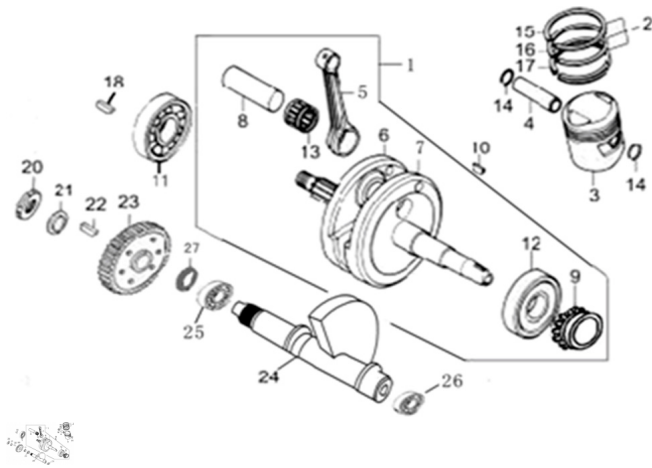

GRUPO CIGÜEÑAL

Rating: Not Rated Yet

Price:

Variant price modifier:

Base price with tax:

Price with discount:

Salesprice with discount:

Sales price:

Sales price without tax:

Discount:

Tax amount:

[Ask a question about this product](#)

Description	POS.	CODIGO	DESCRIPCION	DESCRIPTION	CANT
	1	231-13100	CONJUNTO CIGÜEÑAL	Crankshaft & Connecting Rod	1
	2	231-13300	KIT AROS PISTON	Piston Ring Set	1
	3	231-13211	PISTON D=62	Piston	1
	4	231-13221	PERNO PISTON D=13	Piston Pin	1
	5	231-13131	BIELA	Connecting Rod	1
	23	231-13610	ENGRANAJE DEL BALANCEADOR	Shaft, balanced	1
	24	231-GB/T190	BALANCEADOR	Bearing, 6202	1